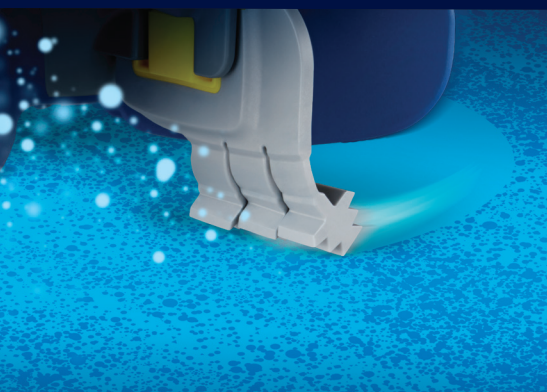

MX6 ELITE
SCRUBBING SUCTION CLEANER

MX6[™] ELITE

COMPACT YET POWERFUL

Featuring Cyclonic Scrubbing Action

TRADE SERIES
EXCLUSIVE

MX6™ ELITE

Thoroughly cleans and scrubs all your pool's surfaces.

FEATURING CYCLONIC SCRUBBING ACTION

The MX6 Elite combines a compact size with powerful cyclonic suction and aggressive scrubbing action to deliver comprehensive cleaning of your pool floor, walls and waterline.

AGGRESSIVE WALL CLIMBING

Easily scales walls with powerful suction technology and rugged track design that provides extreme climbing and maneuverability.

X-DRIVE NAVIGATION

Ensures complete pool coverage using intelligent navigation to thoroughly clean floor, walls and waterline.

OPTIMIZED FLOW CONTROL

Flow Regulator Valve automatically controls excess flow through cleaner for optimal performance and longevity.

REMOVABLE SCRUBBING BRUSHES

Scrubbing brushes constantly spin and scrub your pool surfaces for a deeper clean.

TWIST-LOCK HOSE

Provides secure connections and reduces vacuum loss

FLOW REGULATOR VALVE

Automatically controls excess water flow for optimal performance